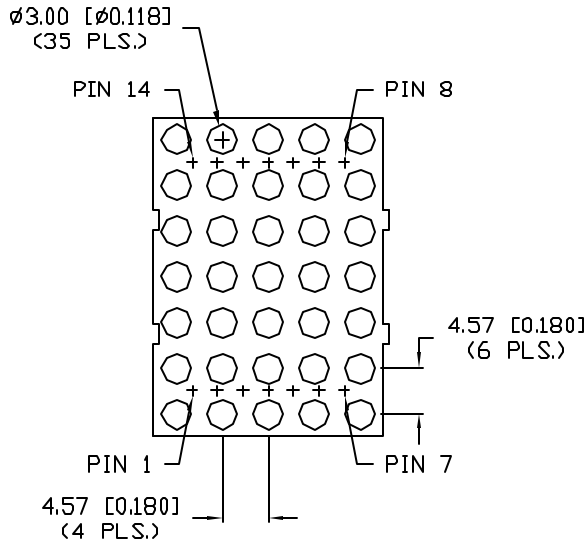

UNCONTROLLED DOCUMENT

PART NUMBER
LDM-12257MI

REV.
C

REV.	E.C.N. NUMBER AND REVISION COMMENTS	DATE
A	E.C.N. #10BRDR.	7.15.99
B	E.C.N. #10BRDR. & REDRAWN IN 3D.	8.7.03
C	E.C.N. #11148.	03.21.07

ELECTRO-OPTICAL CHARACTERISTICS $T_A=25^\circ\text{C}$ $I_f=10\text{mA}$					
PARAMETER	MIN	TYP	MAX	UNITS	TEST COND
PEAK WAVELENGTH		565		nm	
FORWARD VOLTAGE		2.2	2.6	V _f	
REVERSE VOLTAGE	5.0			V _r	$I_f=100\mu\text{A}$
AXIAL INTENSITY		2500		μcd	$I_f=10\text{mA}$
EMITTED COLOR:	GREEN				
FACE COLOR:	GRAY				
SEGMENT COLOR:	MILKY WHITE DIFFUSED				

LIMITS OF SAFE OPERATION AT 25°C PER DOT		
PARAMETER	MAX	UNITS
PEAK FORWARD CURRENT*	150	mA
STEADY CURRENT	25	mA
POWER DISSIPATION	105	mW
DERATE FROM 25°C	-1.2	mW/°C
OPERATING, STORAGE TEMP.	-25 TO +85	°C
SOLDERING TEMP.	+260	°C
2.0mm FROM BODY		3 SEC. MAX

* $t < 10\mu\text{s}$

*UNLESS OTHERWISE SPECIFIED TOLERANCES PER DECIMAL PRECISION ARE: X=±1 (±0.039), X.X=±0.5 (±0.020), X.XX=±0.25 (±0.010), X.XXX=±0.127 (±0.005). LEAD SIZE=±0.05 (±0.002), LEAD LENGTH=±0.75 (±0.030). MIN= ^{+0.00} _{-0.00} DECIMAL PRECISION MAX.= ^{+0.00} _{-0.00} DECIMAL PRECISION