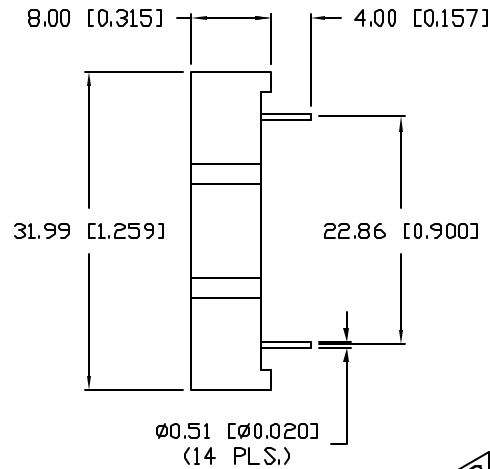

UNCONTROLLED DOCUMENT

PART NUMBER
LDM-12257MI

REV.
C

REV.	E.C.N. NUMBER AND REVISION COMMENTS	DATE
A	E.C.N. #10BRDR.	7.15.99
B	E.C.N. #10BRDR. & REDRAWN IN 3D.	8.7.03
C	E.C.N. #11148.	03.21.07

ELECTRO-OPTICAL CHARACTERISTICS $T_A=25^\circ\text{C}$ $I_f=10\text{mA}$					
PARAMETER	MIN	TYP	MAX	UNITS	TEST COND
PEAK WAVELENGTH		565		nm	
FORWARD VOLTAGE		2.2	2.6	V _f	
REVERSE VOLTAGE	5.0			V _r	$I_f=100\mu\text{A}$
AXIAL INTENSITY		2500		μcd	$I_f=10\text{mA}$
EMITTED COLOR:	GREEN				
FACE COLOR:	GRAY				
SEGMENT COLOR:	MILKY WHITE DIFFUSED				

LIMITS OF SAFE OPERATION AT 25°C PER DOT		
PARAMETER	MAX	UNITS
PEAK FORWARD CURRENT*	150	mA
STEADY CURRENT	25	mA
POWER DISSIPATION	105	mW
DERATE FROM 25°C	-1.2	mW/°C
OPERATING, STORAGE TEMP.	-25 TO +85	°C
SOLDERING TEMP.	+260	°C
2.0mm FROM BODY		3 SEC. MAX

* $t < 10\mu\text{s}$

*UNLESS OTHERWISE SPECIFIED TOLERANCES PER DECIMAL PRECISION ARE: X=±1 (±0.039), X.X=±0.5 (±0.020), X.XX=±0.25 (±0.010), X.XXX=±0.127 (±0.005). LEAD SIZE=±0.05 (±0.002), LEAD LENGTH=±0.75 (±0.030). MIN= ^{+0.00} _{-0.00} DECIMAL PRECISION MAX.= ^{+0.00} _{-0.00} DECIMAL PRECISION