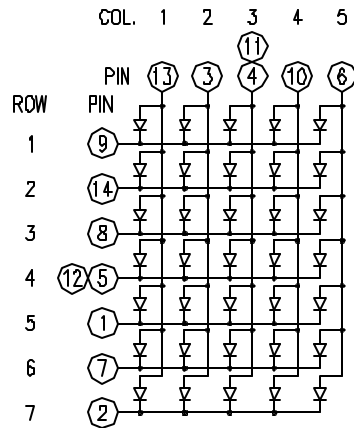

UNCONTROLLED DOCUMENT

PART NUMBER
LDM-12257MI

REV.
C

REV.	E.C.N. NUMBER AND REVISION COMMENTS	DATE
A	E.C.N. #10BRDR.	7.15.99
B	E.C.N. #10BRDR. & REDRAWN IN 3D.	8.7.03
C	E.C.N. #11148.	03.21.07

ELECTRO-OPTICAL CHARACTERISTICS $T_A=25^\circ\text{C}$ $I_f=10\text{mA}$					
PARAMETER	MIN	TYP	MAX	UNITS	TEST COND
PEAK WAVELENGTH		565		nm	
FORWARD VOLTAGE		2.2	2.6	V _f	
REVERSE VOLTAGE	5.0			V _r	$I_f=100\mu\text{A}$
AXIAL INTENSITY		2500		μcd	$I_f=10\text{mA}$
EMITTED COLOR:	GREEN				
FACE COLOR:	GRAY				
SEGMENT COLOR:	MILKY WHITE DIFFUSED				

LIMITS OF SAFE OPERATION AT 25°C PER DOT		
PARAMETER	MAX	UNITS
PEAK FORWARD CURRENT*	150	mA
STEADY CURRENT	25	mA
POWER DISSIPATION	105	mW
DERATE FROM 25°C	-1.2	mW/°C
OPERATING, STORAGE TEMP.	-25 TO +85	°C
SOLDERING TEMP.	+260	°C
2.0mm FROM BODY		3 SEC. MAX

* $t < 10\mu\text{s}$

*UNLESS OTHERWISE SPECIFIED TOLERANCES PER DECIMAL PRECISION ARE: X=±1 (±0.039), X.X=±0.5 (±0.020), X.XX=±0.25 (±0.010), X.XXX=±0.127 (±0.005). LEAD SIZE=±0.05 (±0.002), LEAD LENGTH=±0.75 (±0.030). MIN= ^{+0.00} _{-0.00} DECIMAL PRECISION MAX.= ^{+0.00} _{-0.00} DECIMAL PRECISION