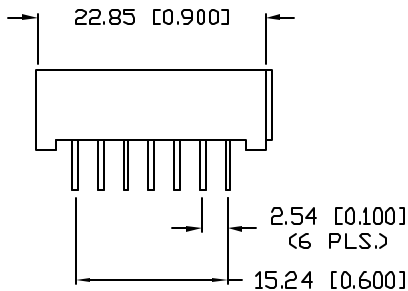

UNCONTROLLED DOCUMENT

PART NUMBER
LDM-12257MI

REV.
C

REV.	E.C.N. NUMBER AND REVISION COMMENTS	DATE
A	E.C.N. #10BRDR.	7.15.99
B	E.C.N. #10BRDR. & REDRAWN IN 3D.	8.7.03
C	E.C.N. #11148.	03.21.07

ELECTRO-OPTICAL CHARACTERISTICS $T_A=25^\circ\text{C}$ $I_f=10\text{mA}$					
PARAMETER	MIN	TYP	MAX	UNITS	TEST COND
PEAK WAVELENGTH		565		nm	
FORWARD VOLTAGE		2.2	2.6	V _f	
REVERSE VOLTAGE	5.0			V _r	$I_f=100\mu\text{A}$
AXIAL INTENSITY		2500		μcd	$I_f=10\text{mA}$
EMITTED COLOR:	GREEN				
FACE COLOR:	GRAY				
SEGMENT COLOR:	MILKY WHITE DIFFUSED				

LIMITS OF SAFE OPERATION AT 25°C PER DOT		
PARAMETER	MAX	UNITS
PEAK FORWARD CURRENT*	150	mA
STEADY CURRENT	25	mA
POWER DISSIPATION	105	mW
DERATE FROM 25°C	-1.2	mW/°C
OPERATING, STORAGE TEMP.	-25 TO +85	°C
SOLDERING TEMP.	+260	°C
2.0mm FROM BODY		3 SEC. MAX

* $t < 10\mu\text{s}$

*UNLESS OTHERWISE SPECIFIED TOLERANCES PER DECIMAL PRECISION ARE: X=±1 (±0.039), X.X=±0.5 (±0.020), X.XX=±0.25 (±0.010), X.XXX=±0.127 (±0.005). LEAD SIZE=±0.05 (±0.002), LEAD LENGTH=±0.75 (±0.030). MIN= ^{+0.00} _{-0.00} DECIMAL PRECISION MAX.= ^{+0.00} _{-0.00} DECIMAL PRECISION